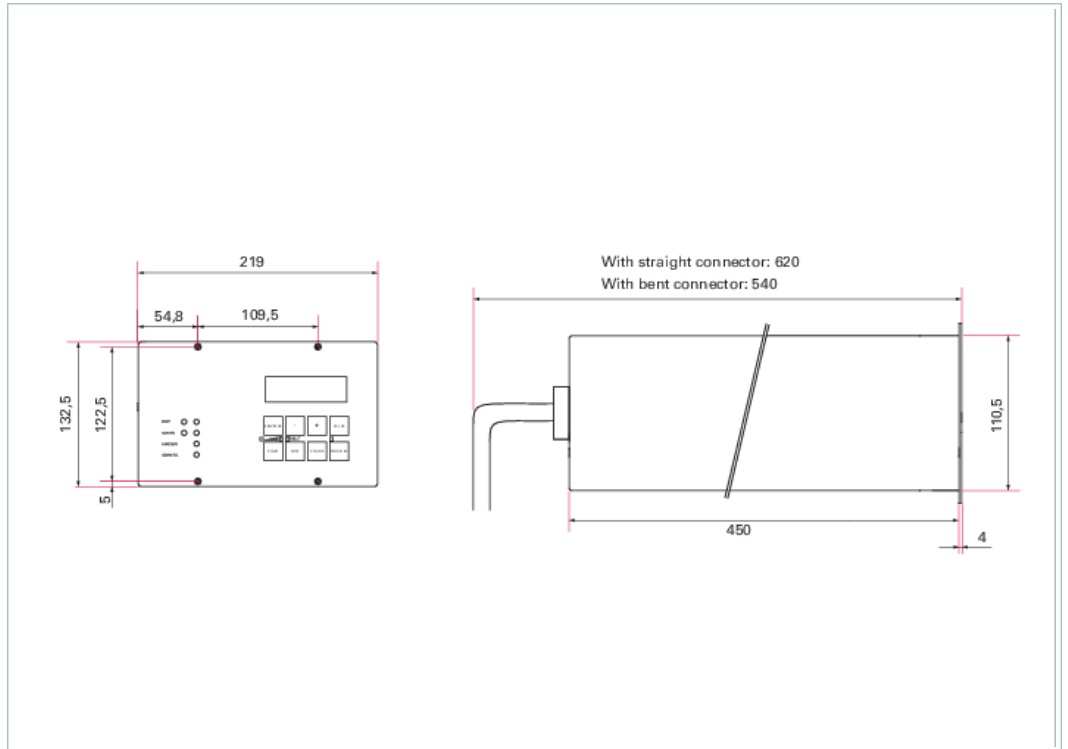

### Dimensions

Technical Data	Magpower controller
Dimensions (L x W x H)	450 mm   17.72 inch
Mains requirement: power consumption	16 VA
Power consumption housing heater	0.25 kW
Power consumption max.	16 VA
Power supply frequency	50/60 Hz
Power supply voltage	200 – 240 V
Weight	8.7 kg   19.18 lb