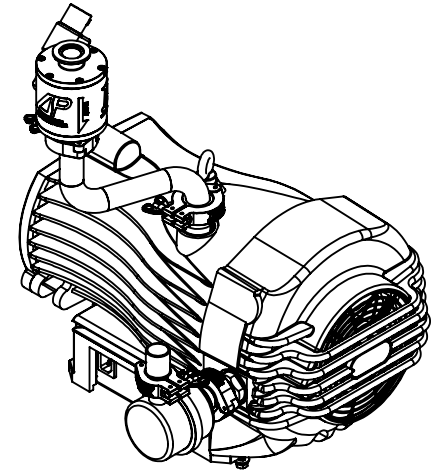

ITEM	DESCRIPTION	INCLUDED WITH	OPTION PART NUMBER(S)
1	EDWARDS nXDS-i SERIES DRY SCROLL PUMP	USER PUMP SELECTION	P105130, P105132, P105124, P105129
2	DELTA-P SYSTEM PROTECTION VALVE	nXDSi PUMP INSTALL KIT	VC-13-001
3	INLINE TIP SEAL DUST FILTER/EXHAUST SILENCER	nXDSi PUMP INSTALL KIT	VC-13-001

MOUNTED IN EQUIPMENT CABINET

nXDSi HARDWARE AND PLUMBING KIT INCLUDES ALL CABLES, HARDWARE, PLUMBING, AND CONNECTIONS FOR EXPLORAVAC TURNKEY SYSTEM INSTALL

Ideal Vacuum Products

ExploraVac nXDSi Hardware and Plumbing Kit

SIZE

A

Part No: VC-13-001

SCALE: 1:8

SHEET 1 OF 1