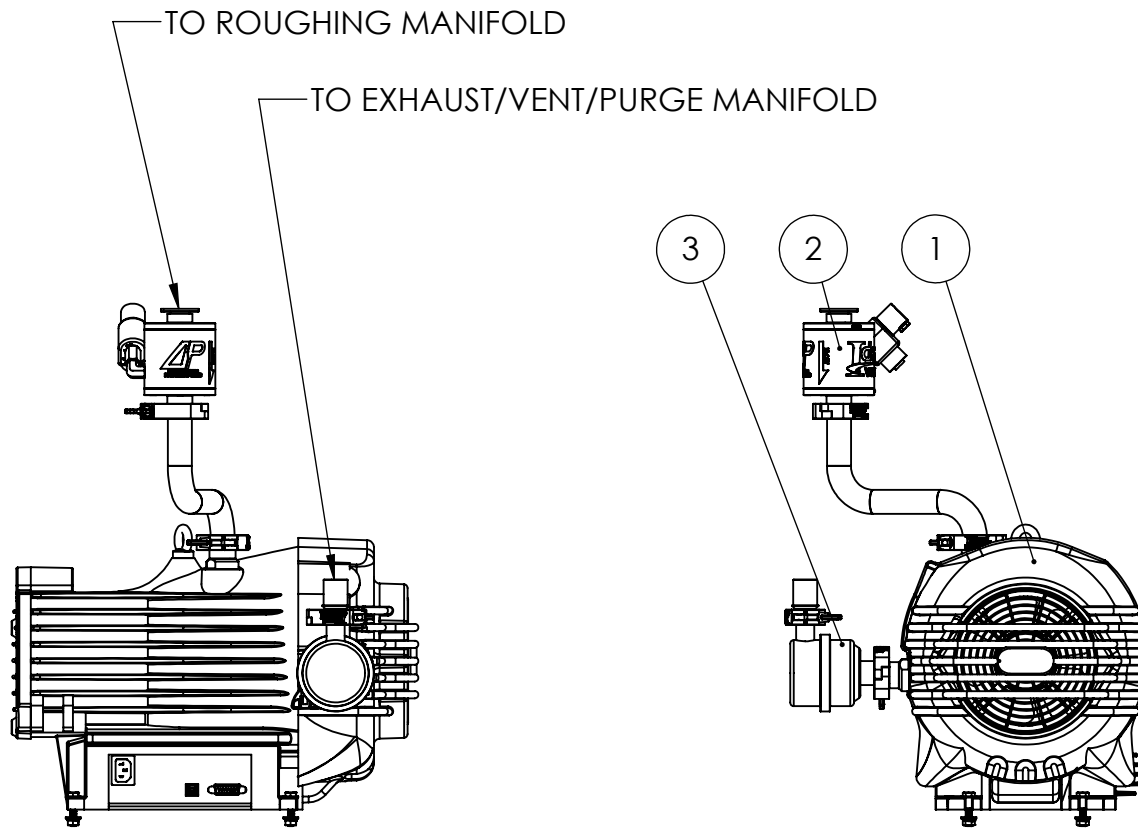

ITEM	DESCRIPTION	INCLUDED WITH	OPTION PART NUMBER(S)
1	EDWARDS nXDS-i SERIES DRY SCROLL PUMP	USER PUMP SELECTION	P105130, P105132, P105124, P105129
2	DELTA-P SYSTEM PROTECTION VALVE	nXDSi PUMP INSTALL KIT	VC-13-001
3	INLINE TIP SEAL DUST FILTER/EXHAUST SILENCER	nXDSi PUMP INSTALL KIT	VC-13-001

MOUNTED IN EQUIPMENT CABINET

nXDSi HARDWARE AND PLUMBING KIT INCLUDES ALL CABLES, HARDWARE, PLUMBING, AND CONNECTIONS FOR EXPLORAVAC TURNKEY SYSTEM INSTALL

Ideal Vacuum Products

ExploraVac nXDSi Hardware and Plumbing Kit

SIZE

A

Part No: VC-13-001

SCALE: 1:8

SHEET 1 OF 1