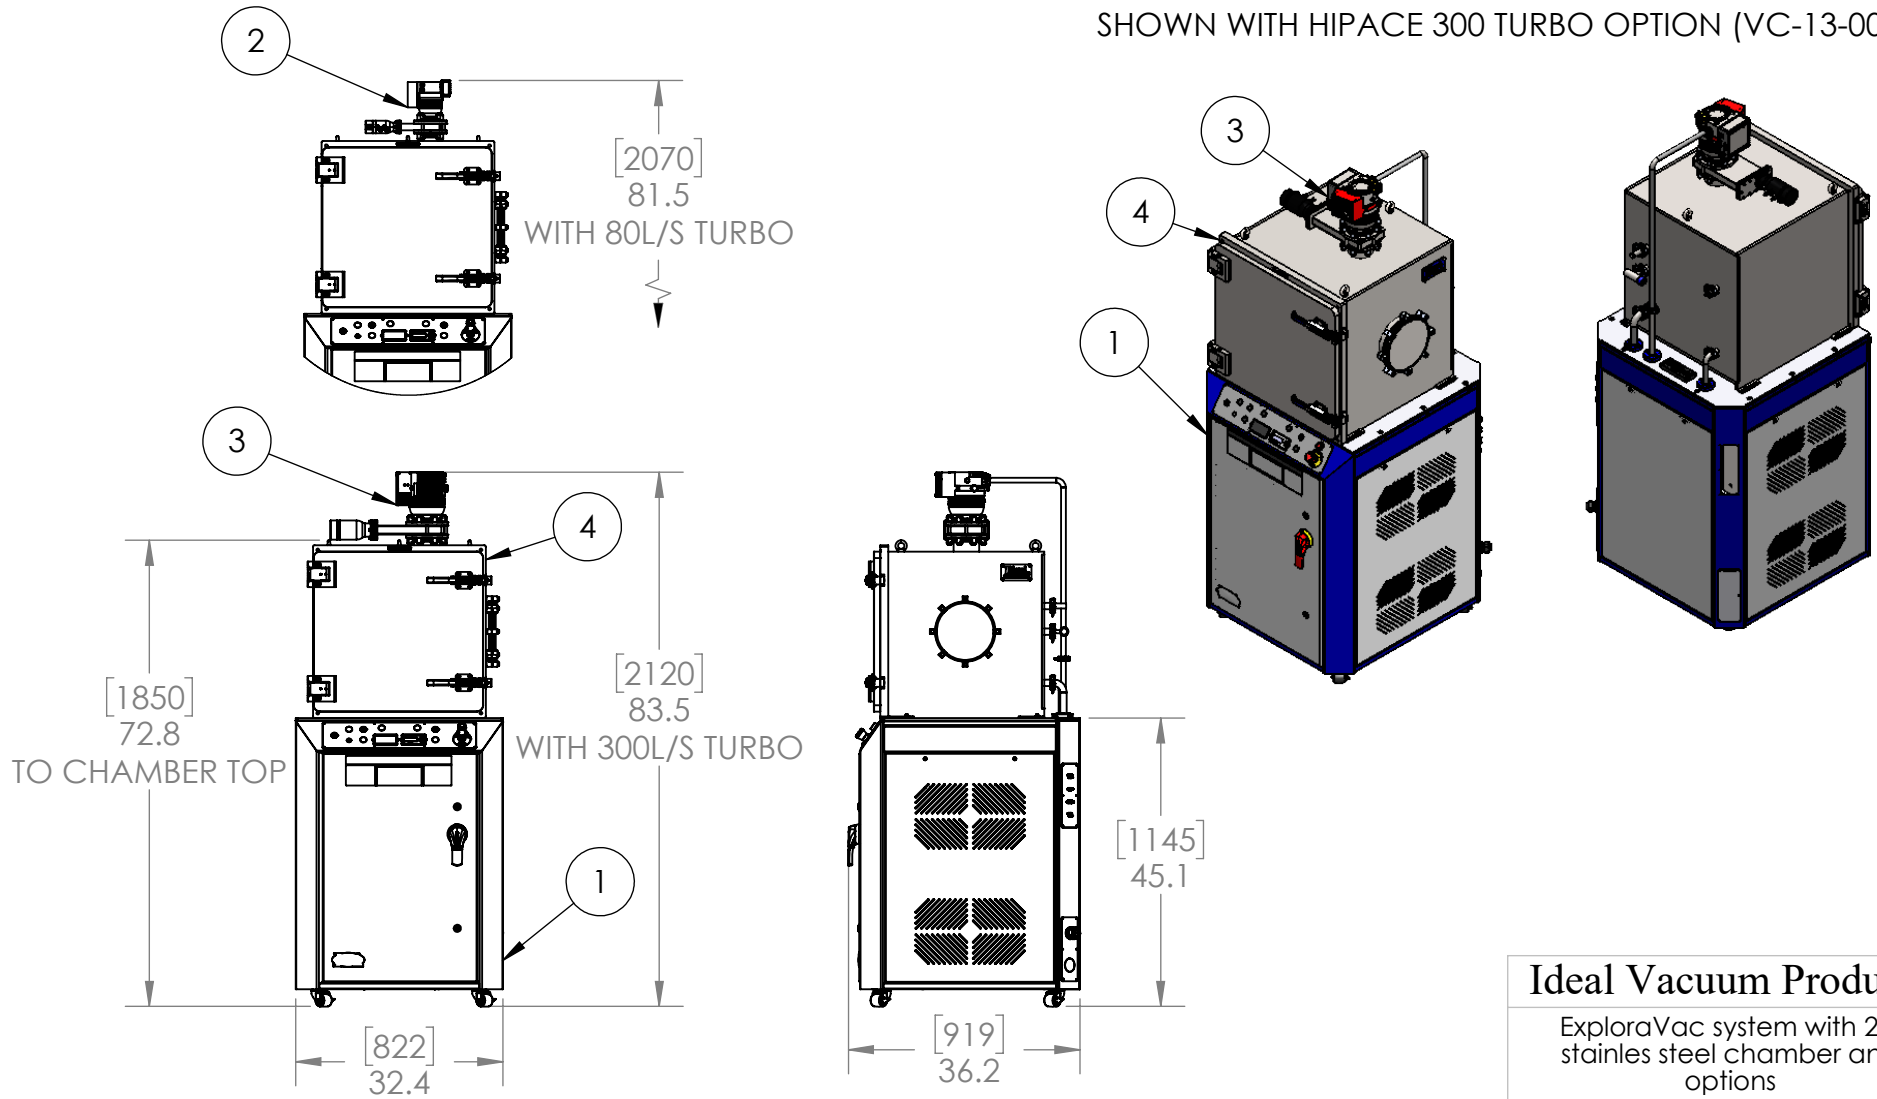

ITEM	DESCRIPTION	INCLUDED WITH	OPTION PART NUMBER(S)
1	EXPLORAVAC STAND WITH ENCLOSURE	BASE SYSTEM	VC-13-000
2	HIPACE 80 KIT	TURBO PACKAGE	VC-13-004
3	HIPACE 300 KIT		VC-13-005
4	24" CHAMBER	STAINLESS STEEL CHAMBER	VC-13-091, VC-13-092, VC-13-065, VC-13-093, VC-13-094, VC-13-069

SHOWN WITH HIPACE 300 TURBO OPTION (VC-13-005)

### Ideal Vacuum Products

ExploraVac system with 24" stainless steel chamber and options