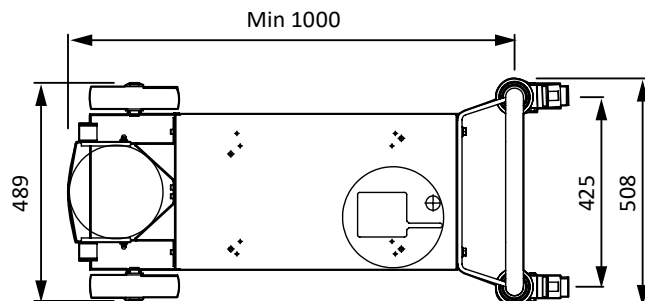

# ELD500 PRECISION LEAK DETECTOR TROLLEY

[edwardsvacuum.com](http://edwardsvacuum.com)

Our new trolley is designed to fit various combinations of an ELD500 leak detector with primary vacuum pumps and accessories. The ELD500 can be easily mounted to the boreholes, using the feet-screws of the ELD500 to fix the leak detector to the upper plate of the trolley. An additional drawer gives storage space for small accessories and/or documents. The trolley offers flexible mounting possibilities for primary vacuum pumps with Z-Profiles in the bottom to be fixed to the pump feet. The pump with the Z-Profiles mounted can then be fixed to the trolley. The trolley offers space to mount pumps of sizes up to height=450mm x length=623mm x width=320mm – additional space for the vacuum connections and electric ports needs to be considered. A variable helium bottle holder allows mounting and fixing helium bottles of up to 205mm diameter.

## Dimensions

(A) Min Clamping Area

## Ordering information

Product description	Order number
ELD500 Trolley	D13550630
Delivery scope	
Cart, Z-Profiles incl. 4 screws/nuts	