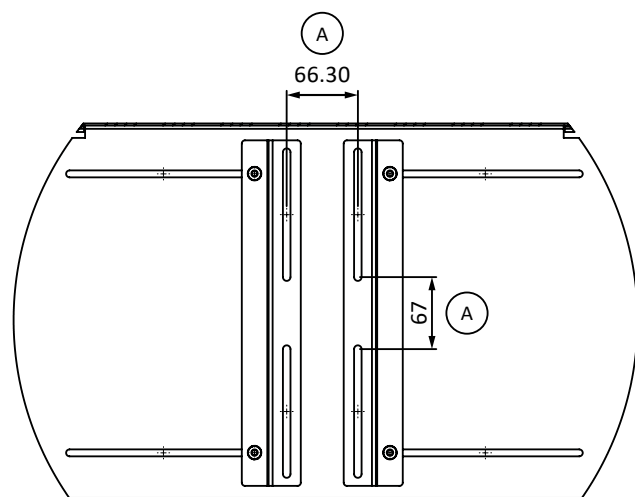

# ELD500 PRECISION LEAK DETECTOR TROLLEY

[edwardsvacuum.com](http://edwardsvacuum.com)

Our new trolley is designed to fit various combinations of an ELD500 leak detector with primary vacuum pumps and accessories. The ELD500 can be easily mounted to the boreholes, using the feet-screws of the ELD500 to fix the leak detector to the upper plate of the trolley. An additional drawer gives storage space for small accessories and/or documents. The trolley offers flexible mounting possibilities for primary vacuum pumps with Z-Profiles in the bottom to be fixed to the pump feet. The pump with the Z-Profiles mounted can then be fixed to the trolley. The trolley offers space to mount pumps of sizes up to height=450mm x length=623mm x width=320mm – additional space for the vacuum connections and electric ports needs to be considered. A variable helium bottle holder allows mounting and fixing helium bottles of up to 205mm diameter.

## Dimensions

(A) Min Clamping Area

## Ordering information

Product description	Order number
ELD500 Trolley	D13550630
Delivery scope	
Cart, Z-Profiles incl. 4 screws/nuts	