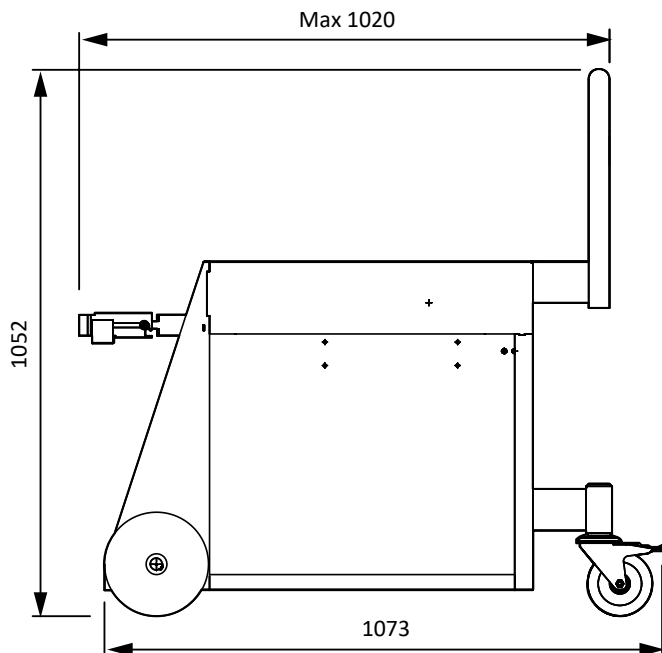

# ELD500 PRECISION LEAK DETECTOR TROLLEY

[edwardsvacuum.com](http://edwardsvacuum.com)

Our new trolley is designed to fit various combinations of an ELD500 leak detector with primary vacuum pumps and accessories. The ELD500 can be easily mounted to the boreholes, using the feet-screws of the ELD500 to fix the leak detector to the upper plate of the trolley. An additional drawer gives storage space for small accessories and/or documents. The trolley offers flexible mounting possibilities for primary vacuum pumps with Z-Profiles in the bottom to be fixed to the pump feet. The pump with the Z-Profiles mounted can then be fixed to the trolley. The trolley offers space to mount pumps of sizes up to height=450mm x length=623mm x width=320mm – additional space for the vacuum connections and electric ports needs to be considered. A variable helium bottle holder allows mounting and fixing helium bottles of up to 205mm diameter.

## Dimensions

(A) Min Clamping Area

## Ordering information

Product description	Order number
ELD500 Trolley	D13550630
Delivery scope	
Cart, Z-Profiles incl. 4 screws/nuts	