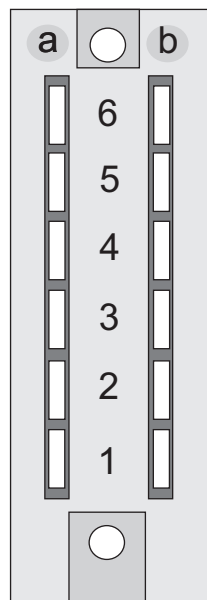

Front View

WIRING: TCP-270

WIRING: TCP-040, TCP-300, & TCP-310

Ground (Green or Green-Yellow): a6

Neutral (White or Brown): a2

Hot (Black or Blue): b1

*Nothing Jumpered

Title: TCP-270 vs TCP-040, 300, & 310

Date: 3/17/08

Material: AC Power Cable Connection

Number: 1 of 1