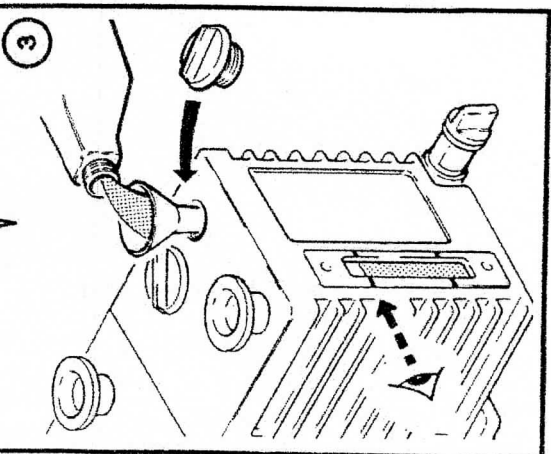

Instructions

Gas Ballast Adaptor A 505-02-000

A/W/1691/M

A/W/1692/A

Edwards High Vacuum International
 Manor Royal, Crawley, West Sussex, RH10 2LW, UK
 Telephone: (01293) 528844 Fax: (01293) 533453 Telex: 87123 Edhvac G