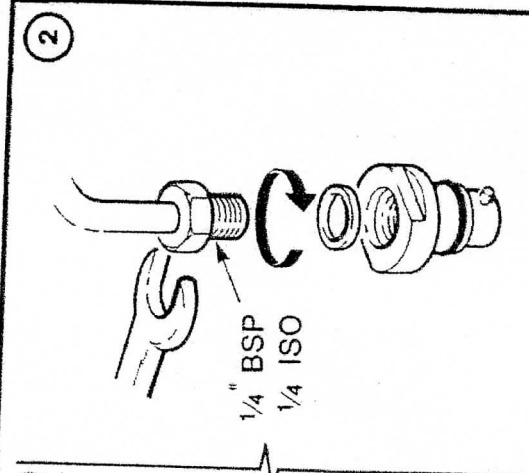

Instructions

Gas Ballast Adaptor A 505-02-000

A/W/1691/M

A/W/1692/A

Edwards High Vacuum International
 Manor Royal, Crawley, West Sussex, RH10 2LW, UK
 Telephone: (01293) 528844 Fax: (01293) 533453 Telex: 87123 Edhvac G