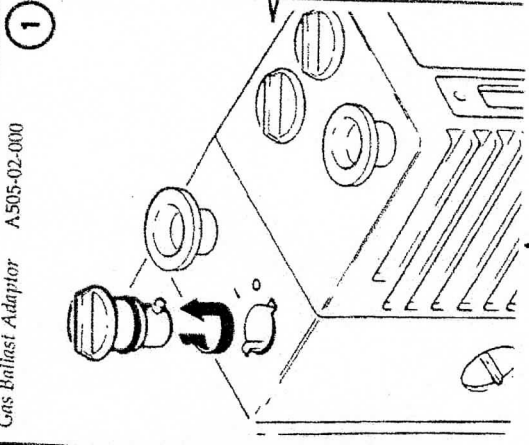

Instructions

Gas Ballast Adaptor A 505-02-000

A/W/1691/M

A/W/1692/A

Edwards High Vacuum International
 Manor Royal, Crawley, West Sussex, RH10 2LW, UK
 Telephone: (01293) 528844 Fax: (01293) 533453 Telex: 87123 Edhvac G