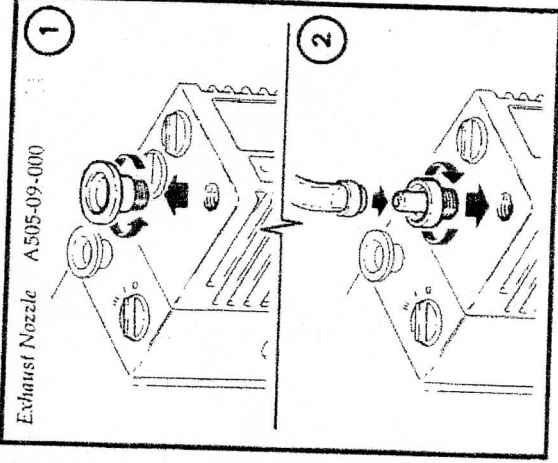

Instructions

Gas Ballast Adaptor A 505-02-000

A/W/1691/M

A/W/1692/A

Edwards High Vacuum International
 Manor Royal, Crawley, West Sussex, RH10 2LW, UK
 Telephone: (01293) 528844 Fax: (01293) 533453 Telex: 87123 Edhvac G