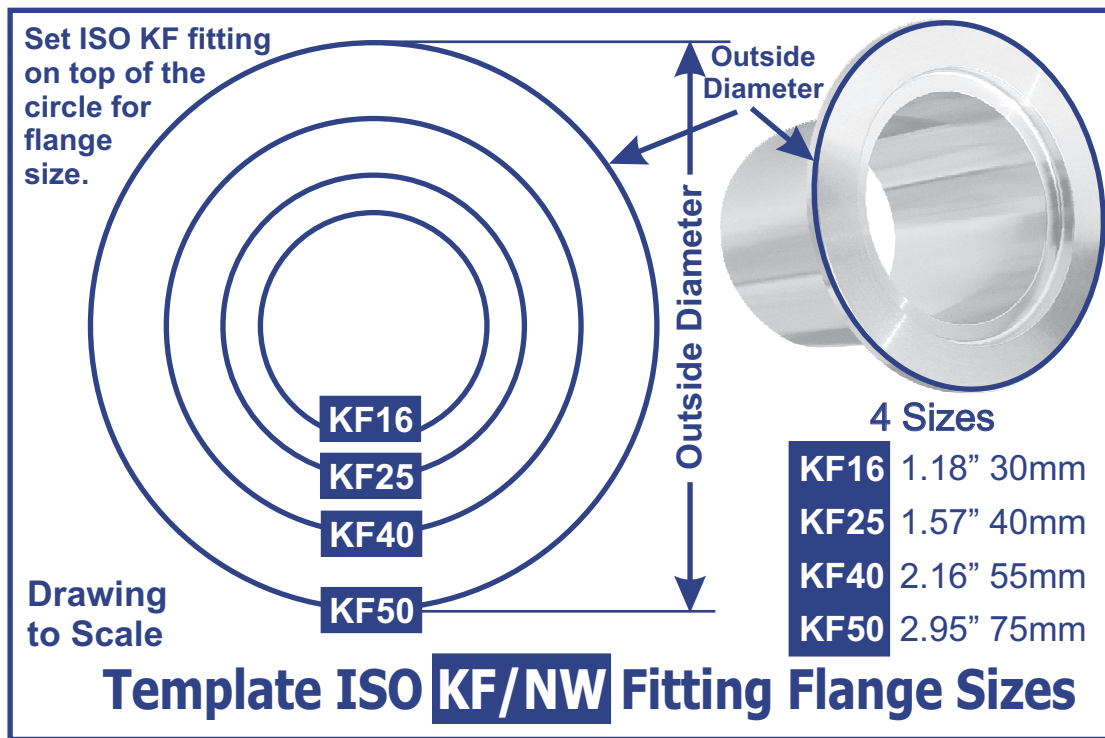

ISO KF/NW Fitting Sizes

Note: To print this to scale, with *PDF Reader/ Acrobat*, in print dialog box set "Page Scaling" to **NONE**. Otherwise it will not print to scale. (See Below)

IDEAL VACUUM PRODUCTS, LLC. 2401B Phoenix Ave NE, Albuquerque, NM 87107